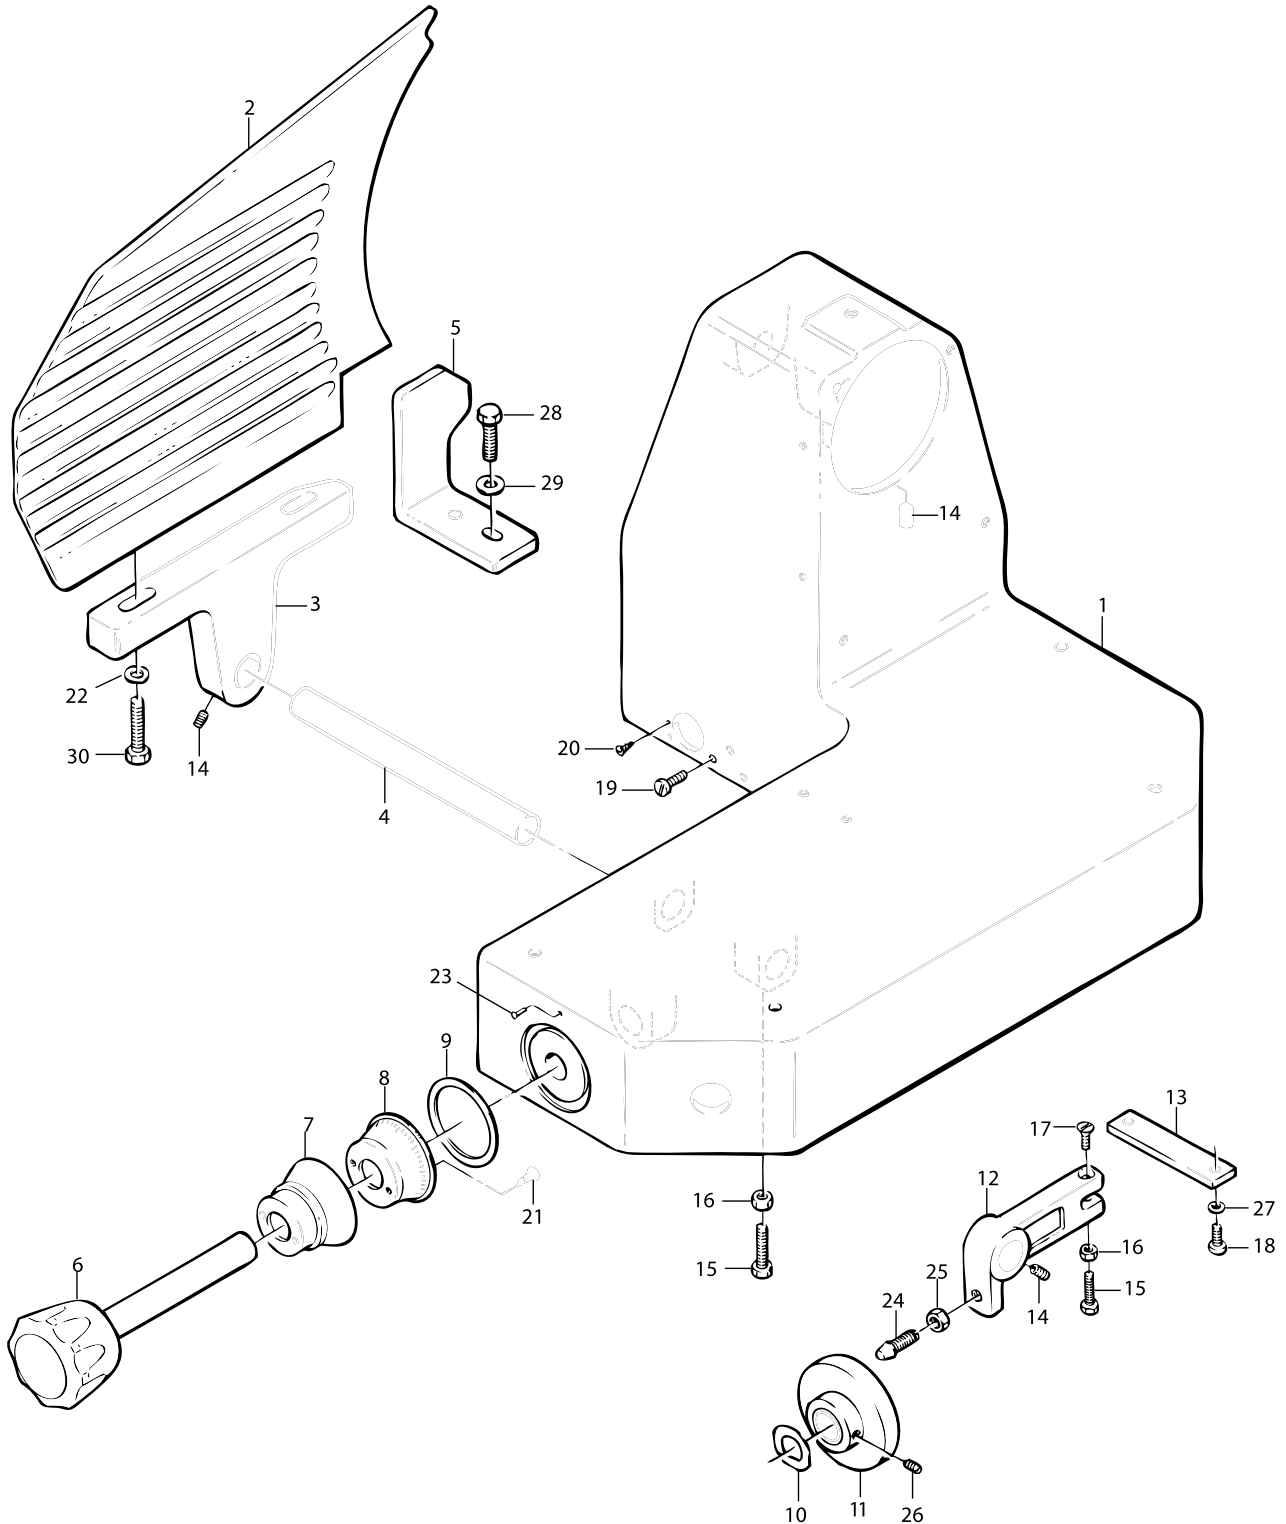

Parts Breakdown

Model MS-IT-0370-V 13650

Stand

Parts Breakdown

Model MS-IT-0370-V 13650

Guide

Parts Breakdown

Model MS-IT-0370-V 13650

Blade Assembly

Parts Breakdown

Model MS-IT-0370-V 13650

Meat Tray Assembly

Parts Breakdown

Model MS-IT-0370-V 13650

Blade Guard

Parts Breakdown

Parts Breakdown

Model MS-IT-0370-V 13650

Stand

Item No.	Description	Position	Item No.	Description	Position	Item No.	Description	Position
32547	Housing for 13650	1	32558	Cam Plate for 13650	13	32568	Set Screw - Capped for 13650	24
32548	Guide Plate for 13650	2	32559	Set Screw 8x10 TC for 13650	14	32569	Nut 8 for 13650	25
32549	Guide Plate Support for 13650	3	32560	Bolt 5x20 for 13650	15	32570	Set Screw 6x8 TP for 13650	26
32550	Guide Plate Shaft for 13650	4	32561	Nut 5 for 13650	16	32571	Washer 5 for 13650	27
32551	Bracket for 13650	5	32562	Screw TPSV 5x10 for 13650	17	32572	Screw TE 6x12 for 13650	28
32552	Index Knob for 13650	6 - 8, 21	32563	Screw TC 5x10 for 13650	18	32573	Washer 6 for 13650	29
32553	Index Knob Bushing for 13650	9	32564	Screw TE 6x12 for 13650	19	32574	Screw TE 8x40 for 13650	30
32554	Wavy Washer for 13650	10	32565	Tapping Screw 2.9x12 for 13650	20	32557	Cam Assembly for 13650	
32555	Cam for 13650	11	32566	Washer 8 for 13650	22			
32556	Cam Guide for 13650	12	32567	Copper Rivet for 13650	23			