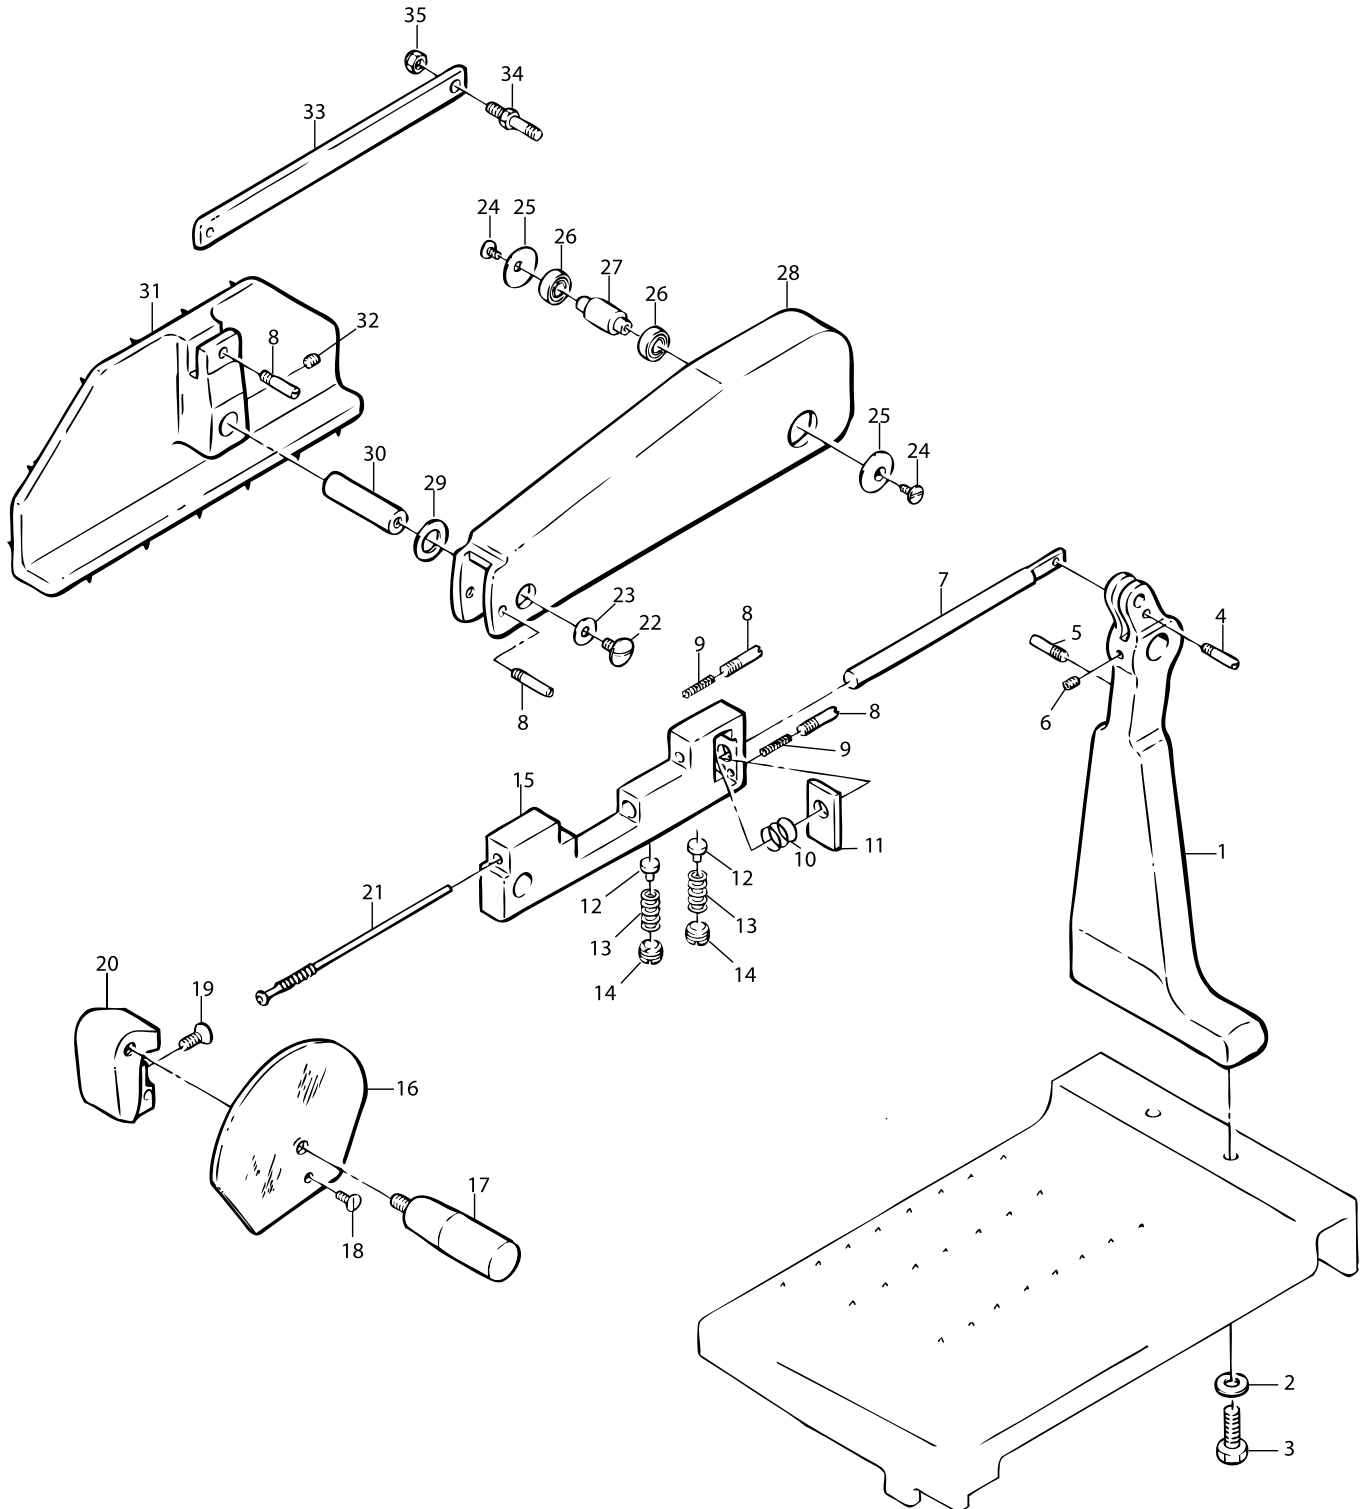

Blade Assembly

Parts Breakdown

Model MS-IT-0370-V 13650

Meat Tray Assembly

Parts Breakdown

Model MS-IT-0370-V 13650

Blade Guard

Parts Breakdown

Parts Breakdown

Model MS-IT-0370-V 13650

Stand

Item No.	Description	Position	Item No.	Description	Position	Item No.	Description	Position
32547	Housing for 13650	1	32558	Cam Plate for 13650	13	32568	Set Screw - Capped for 13650	24
32548	Guide Plate for 13650	2	32559	Set Screw 8x10 TC for 13650	14	32569	Nut 8 for 13650	25
32549	Guide Plate Support for 13650	3	32560	Bolt 5x20 for 13650	15	32570	Set Screw 6x8 TP for 13650	26
32550	Guide Plate Shaft for 13650	4	32561	Nut 5 for 13650	16	32571	Washer 5 for 13650	27
32551	Bracket for 13650	5	32562	Screw TPSV 5x10 for 13650	17	32572	Screw TE 6x12 for 13650	28
32552	Index Knob for 13650	6 - 8, 21	32563	Screw TC 5x10 for 13650	18	32573	Washer 6 for 13650	29
32553	Index Knob Bushing for 13650	9	32564	Screw TE 6x12 for 13650	19	32574	Screw TE 8x40 for 13650	30
32554	Wavy Washer for 13650	10	32565	Tapping Screw 2.9x12 for 13650	20	32557	Cam Assembly for 13650	
32555	Cam for 13650	11	32566	Washer 8 for 13650	22			
32556	Cam Guide for 13650	12	32567	Copper Rivet for 13650	23			