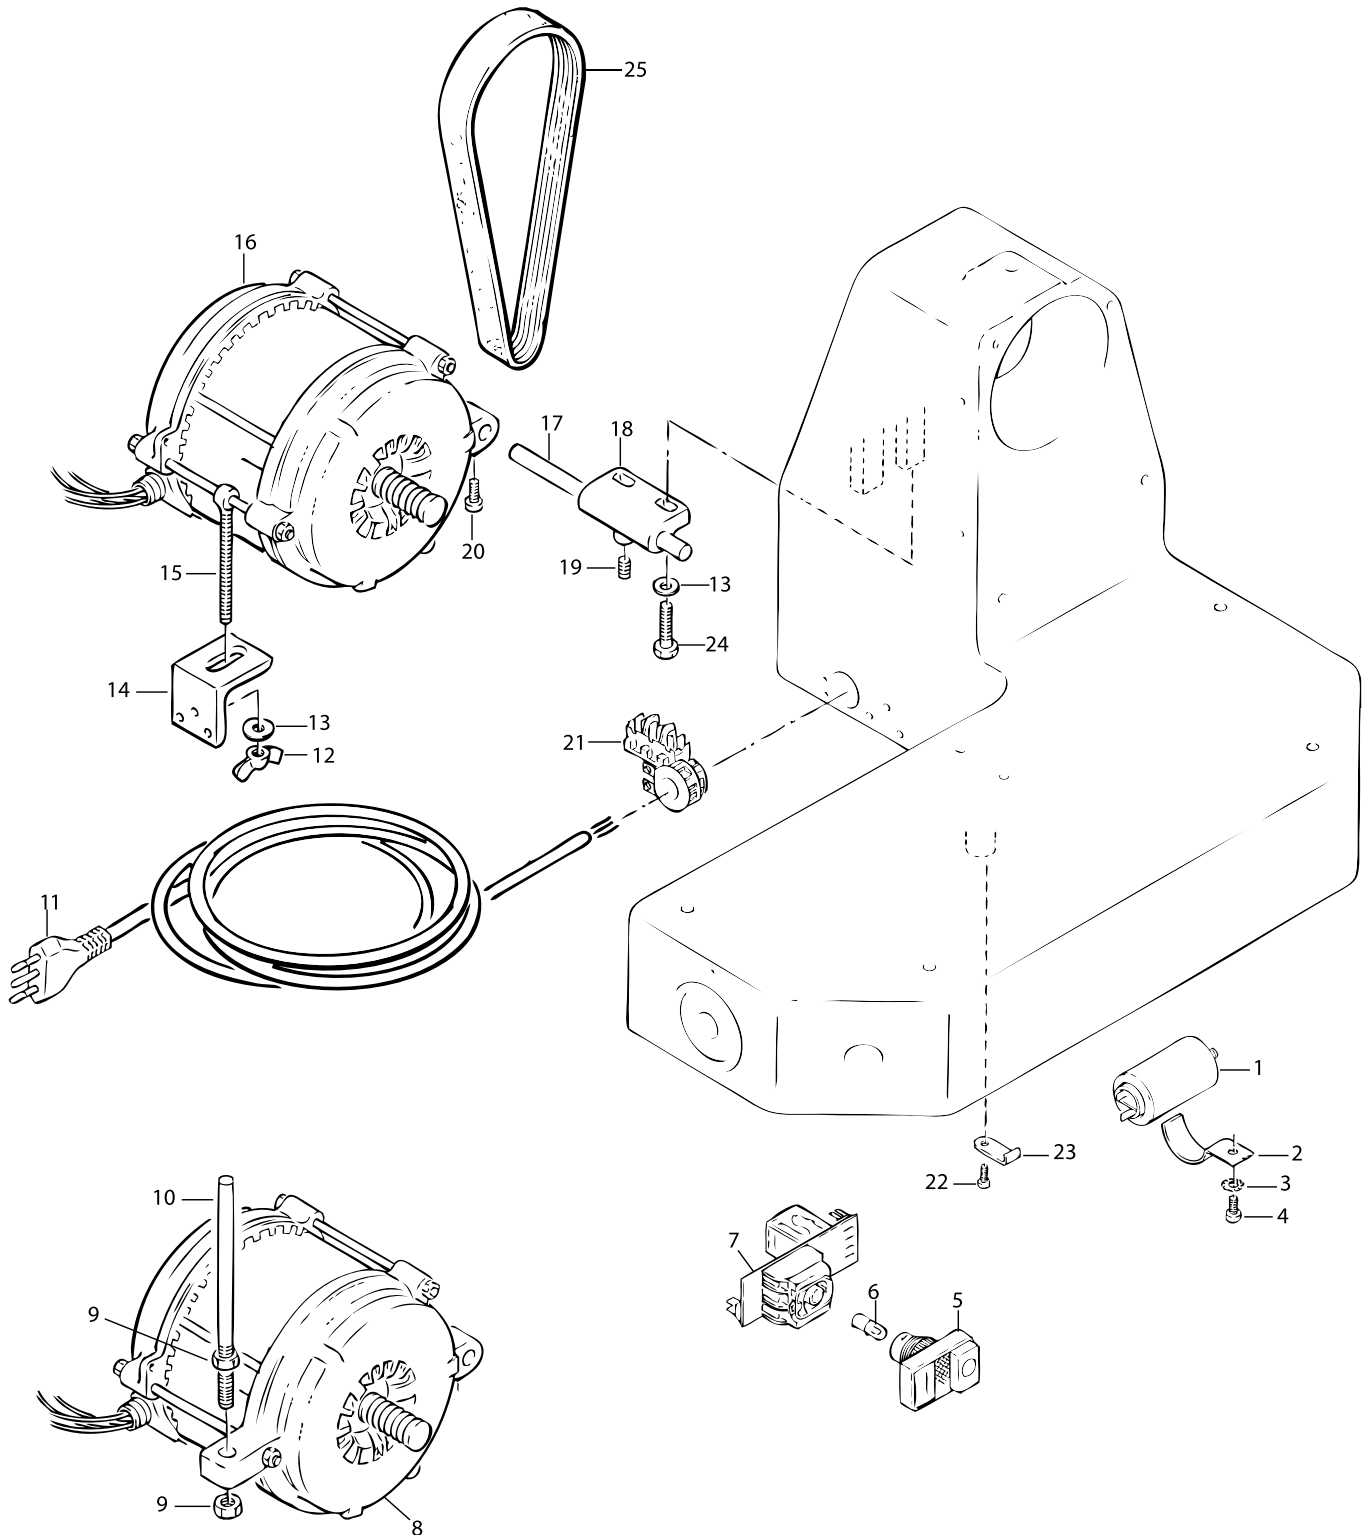

Parts Breakdown

Model MS-IT-0370-V 13650

Electrical Components