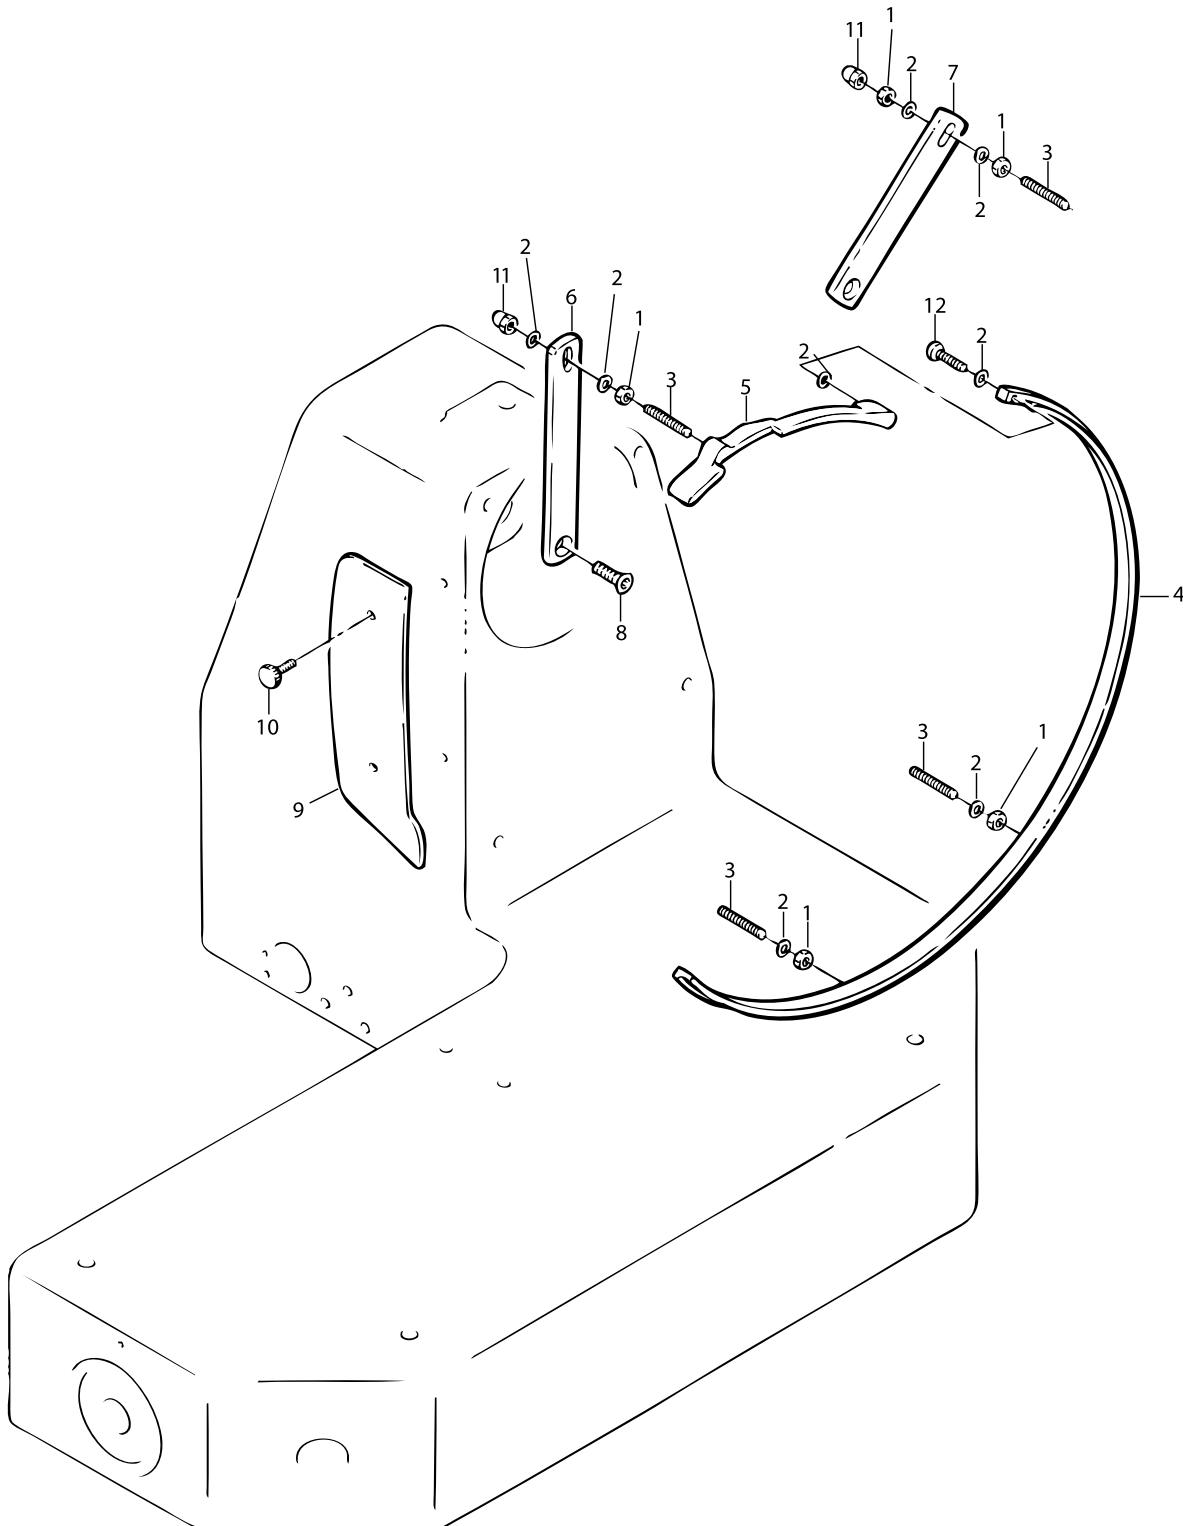

Blade Assembly

Parts Breakdown

Model MS-IT-0370-V 13650

Meat Tray Assembly

Parts Breakdown

Model MS-IT-0370-V 13650

Blade Guard

Parts Breakdown

Parts Breakdown

Model MS-IT-0370-V 13650

Stand

Item No.	Description	Position	Item No.	Description	Position	Item No.	Description	Position
32547	Housing for 13650	1	32558	Cam Plate for 13650	13	32568	Set Screw - Capped for 13650	24
32548	Guide Plate for 13650	2	32559	Set Screw 8x10 TC for 13650	14	32569	Nut 8 for 13650	25
32549	Guide Plate Support for 13650	3	32560	Bolt 5x20 for 13650	15	32570	Set Screw 6x8 TP for 13650	26
32550	Guide Plate Shaft for 13650	4	32561	Nut 5 for 13650	16	32571	Washer 5 for 13650	27
32551	Bracket for 13650	5	32562	Screw TPSV 5x10 for 13650	17	32572	Screw TE 6x12 for 13650	28
32552	Index Knob for 13650	6 - 8, 21	32563	Screw TC 5x10 for 13650	18	32573	Washer 6 for 13650	29
32553	Index Knob Bushing for 13650	9	32564	Screw TE 6x12 for 13650	19	32574	Screw TE 8x40 for 13650	30
32554	Wavy Washer for 13650	10	32565	Tapping Screw 2.9x12 for 13650	20	32557	Cam Assembly for 13650	
32555	Cam for 13650	11	32566	Washer 8 for 13650	22			
32556	Cam Guide for 13650	12	32567	Copper Rivet for 13650	23			