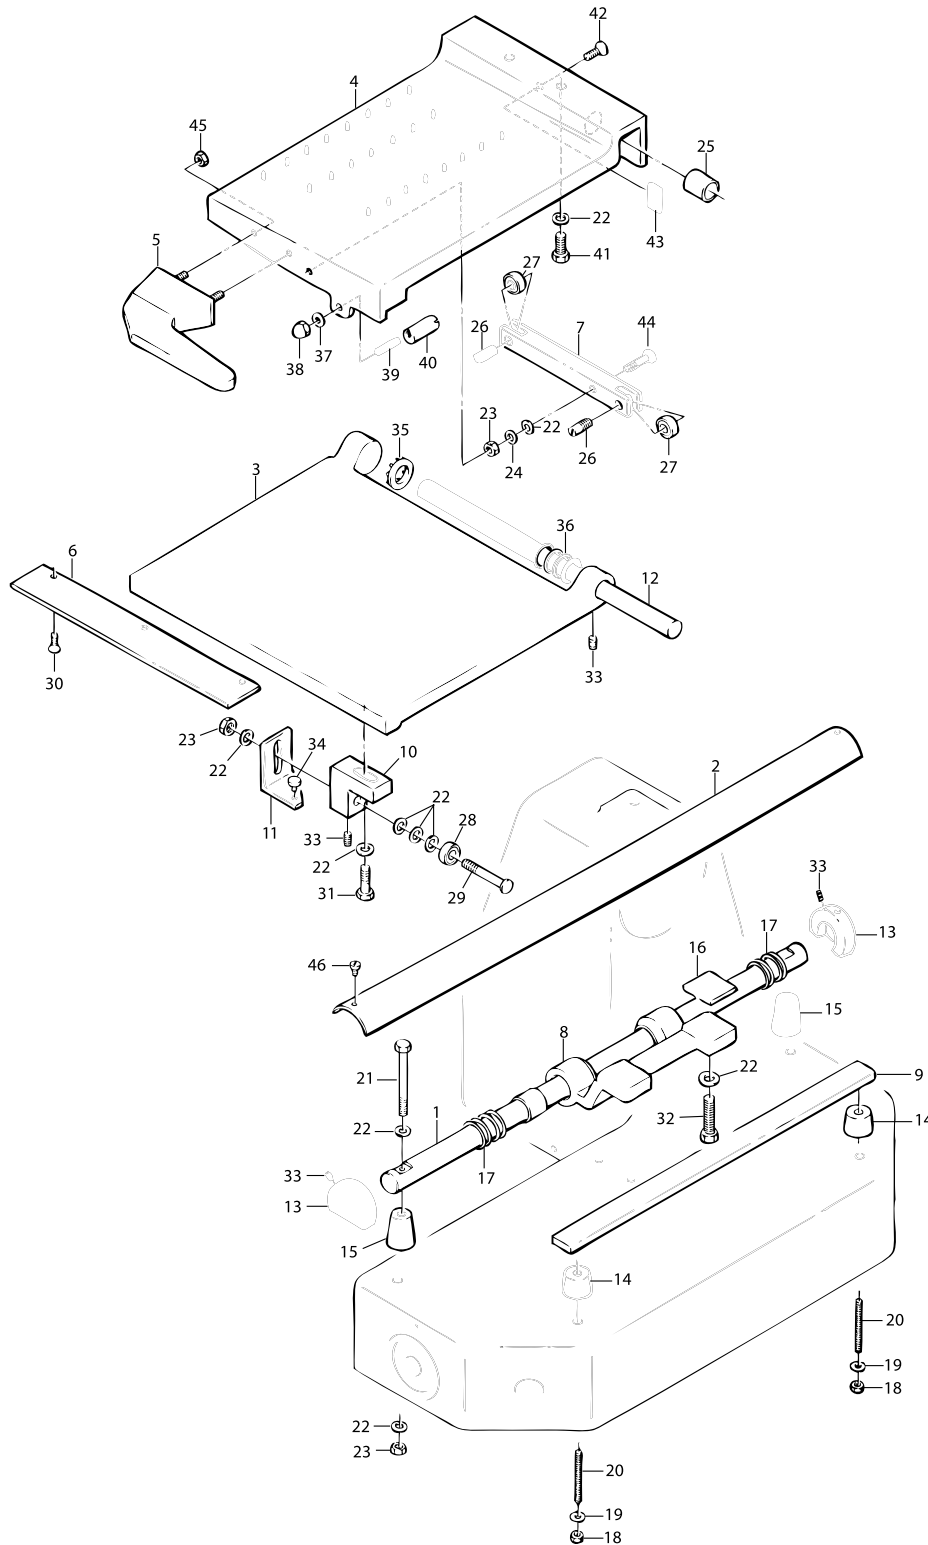

Parts Breakdown

Model MS-IT-0370-V 13650

Stand

Parts Breakdown

Model MS-IT-0370-V 13650

Guide

Parts Breakdown

Model MS-IT-0370-V 13650

Blade Assembly

Parts Breakdown

Model MS-IT-0370-V 13650

Meat Tray Assembly

Parts Breakdown

Model MS-IT-0370-V 13650

Blade Guard

Parts Breakdown

Parts Breakdown

Model MS-IT-0370-V 13650

Stand

Item No.	Description	Position	Item No.	Description	Position	Item No.	Description	Position
32547	Housing for 13650	1	32558	Cam Plate for 13650	13	32568	Set Screw - Capped for 13650	24
32548	Guide Plate for 13650	2	32559	Set Screw 8x10 TC for 13650	14	32569	Nut 8 for 13650	25
32549	Guide Plate Support for 13650	3	32560	Bolt 5x20 for 13650	15	32570	Set Screw 6x8 TP for 13650	26
32550	Guide Plate Shaft for 13650	4	32561	Nut 5 for 13650	16	32571	Washer 5 for 13650	27
32551	Bracket for 13650	5	32562	Screw TPSV 5x10 for 13650	17	32572	Screw TE 6x12 for 13650	28
32552	Index Knob for 13650	6 - 8, 21	32563	Screw TC 5x10 for 13650	18	32573	Washer 6 for 13650	29
32553	Index Knob Bushing for 13650	9	32564	Screw TE 6x12 for 13650	19	32574	Screw TE 8x40 for 13650	30
32554	Wavy Washer for 13650	10	32565	Tapping Screw 2.9x12 for 13650	20	32557	Cam Assembly for 13650	
32555	Cam for 13650	11	32566	Washer 8 for 13650	22			
32556	Cam Guide for 13650	12	32567	Copper Rivet for 13650	23			