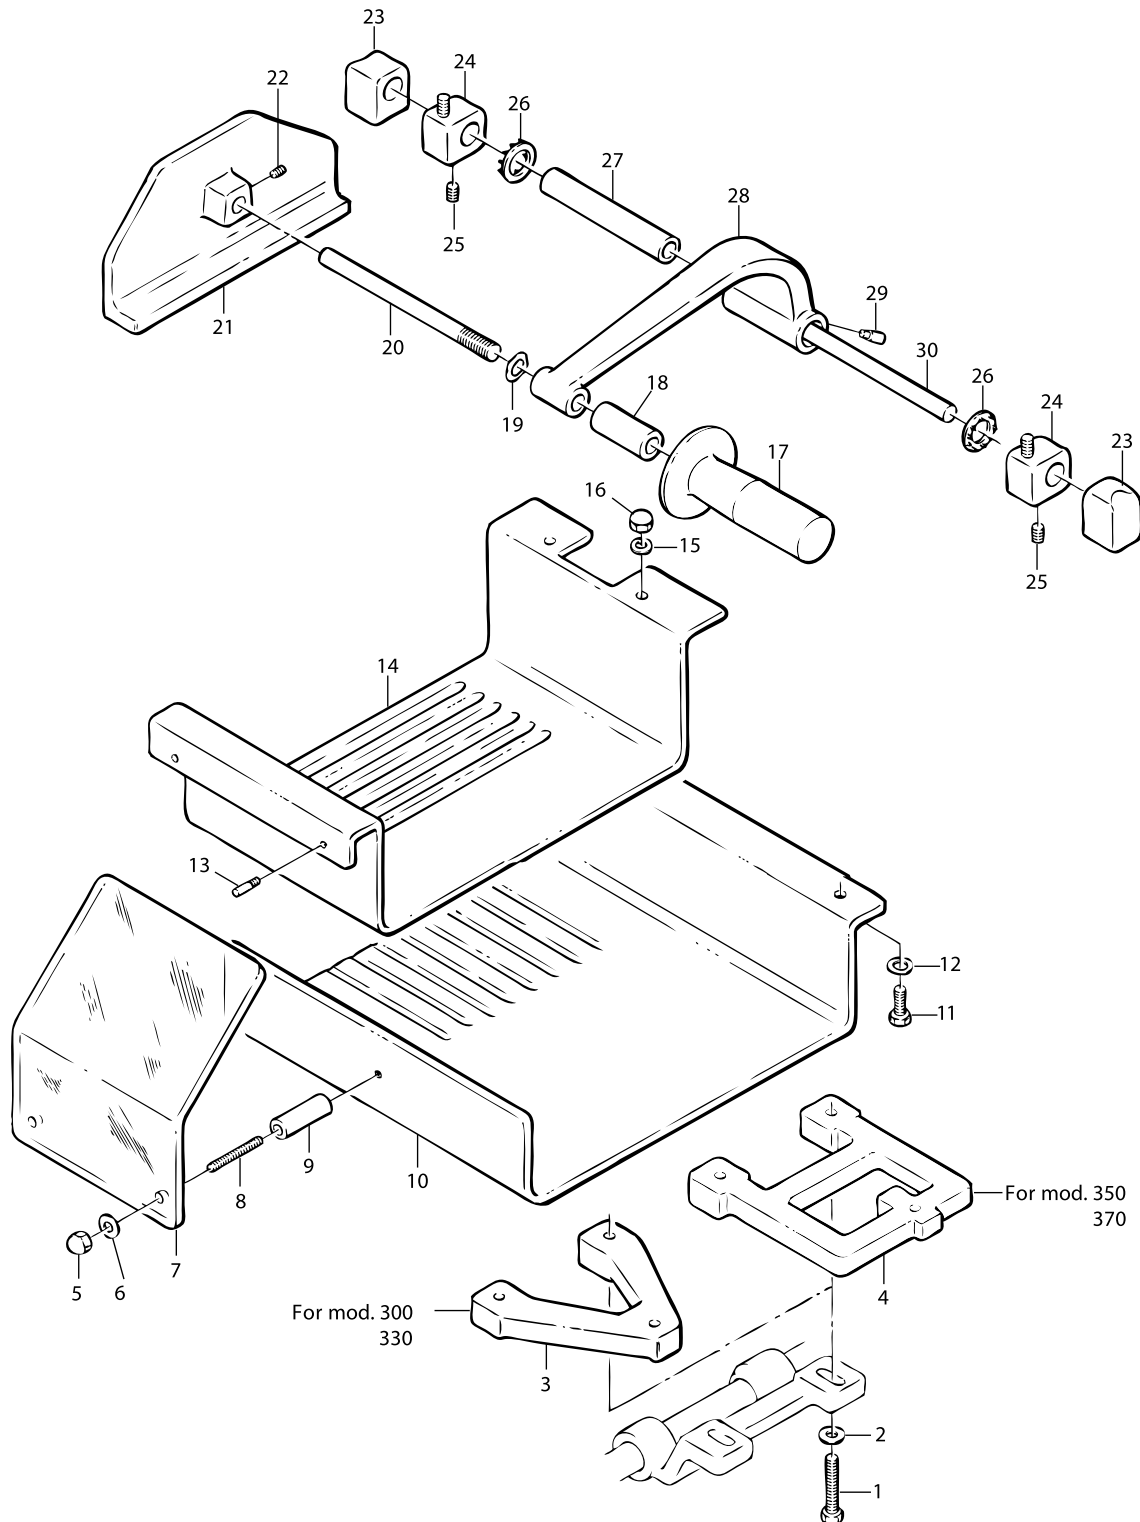

Model MS-IT-0370-V 13650

Electrical Components

Parts Breakdown

Model MS-IT-0370-V 13650

Sharpening Assembly

Parts Breakdown

Model MS-IT-0370-V 13650

Food Tray Assembly

Parts Breakdown

Model MS-IT-0370-V 13650

Stand

Item No.	Description	Position	Item No.	Description	Position	Item No.	Description	Position
32547	Housing for 13650	1	32558	Cam Plate for 13650	13	32568	Set Screw - Capped for 13650	24
32548	Guide Plate for 13650	2	32559	Set Screw 8x10 TC for 13650	14	32569	Nut 8 for 13650	25
32549	Guide Plate Support for 13650	3	32560	Bolt 5x20 for 13650	15	32570	Set Screw 6x8 TP for 13650	26
32550	Guide Plate Shaft for 13650	4	32561	Nut 5 for 13650	16	32571	Washer 5 for 13650	27
32551	Bracket for 13650	5	32562	Screw TPSV 5x10 for 13650	17	32572	Screw TE 6x12 for 13650	28
32552	Index Knob for 13650	6 - 8, 21	32563	Screw TC 5x10 for 13650	18	32573	Washer 6 for 13650	29
32553	Index Knob Bushing for 13650	9	32564	Screw TE 6x12 for 13650	19	32574	Screw TE 8x40 for 13650	30
32554	Wavy Washer for 13650	10	32565	Tapping Screw 2.9x12 for 13650	20	32557	Cam Assembly for 13650	
32555	Cam for 13650	11	32566	Washer 8 for 13650	22			
32556	Cam Guide for 13650	12	32567	Copper Rivet for 13650	23			